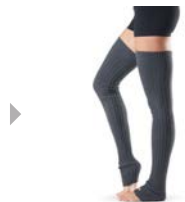

GRIP GLOVE
FUCHSIA

GRIP GLOVE
LIGHT PURPLE

TRAINING GLOVE
BLACK

TRAINING GLOVE
PINK

THE LEG WARMERS COLLECTION

KNEE HIGH
CHARCOAL

KNEE HIGH
BLACK

THIGH HIGH
CHARCOAL