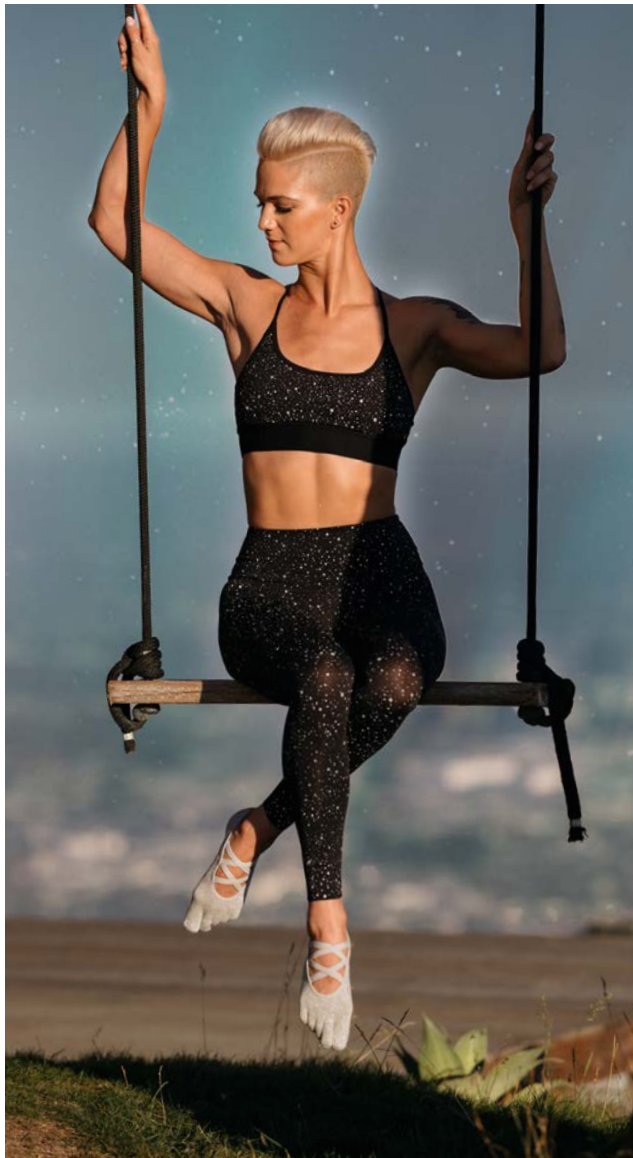

MOONBOOT ELLE — FULL TOE