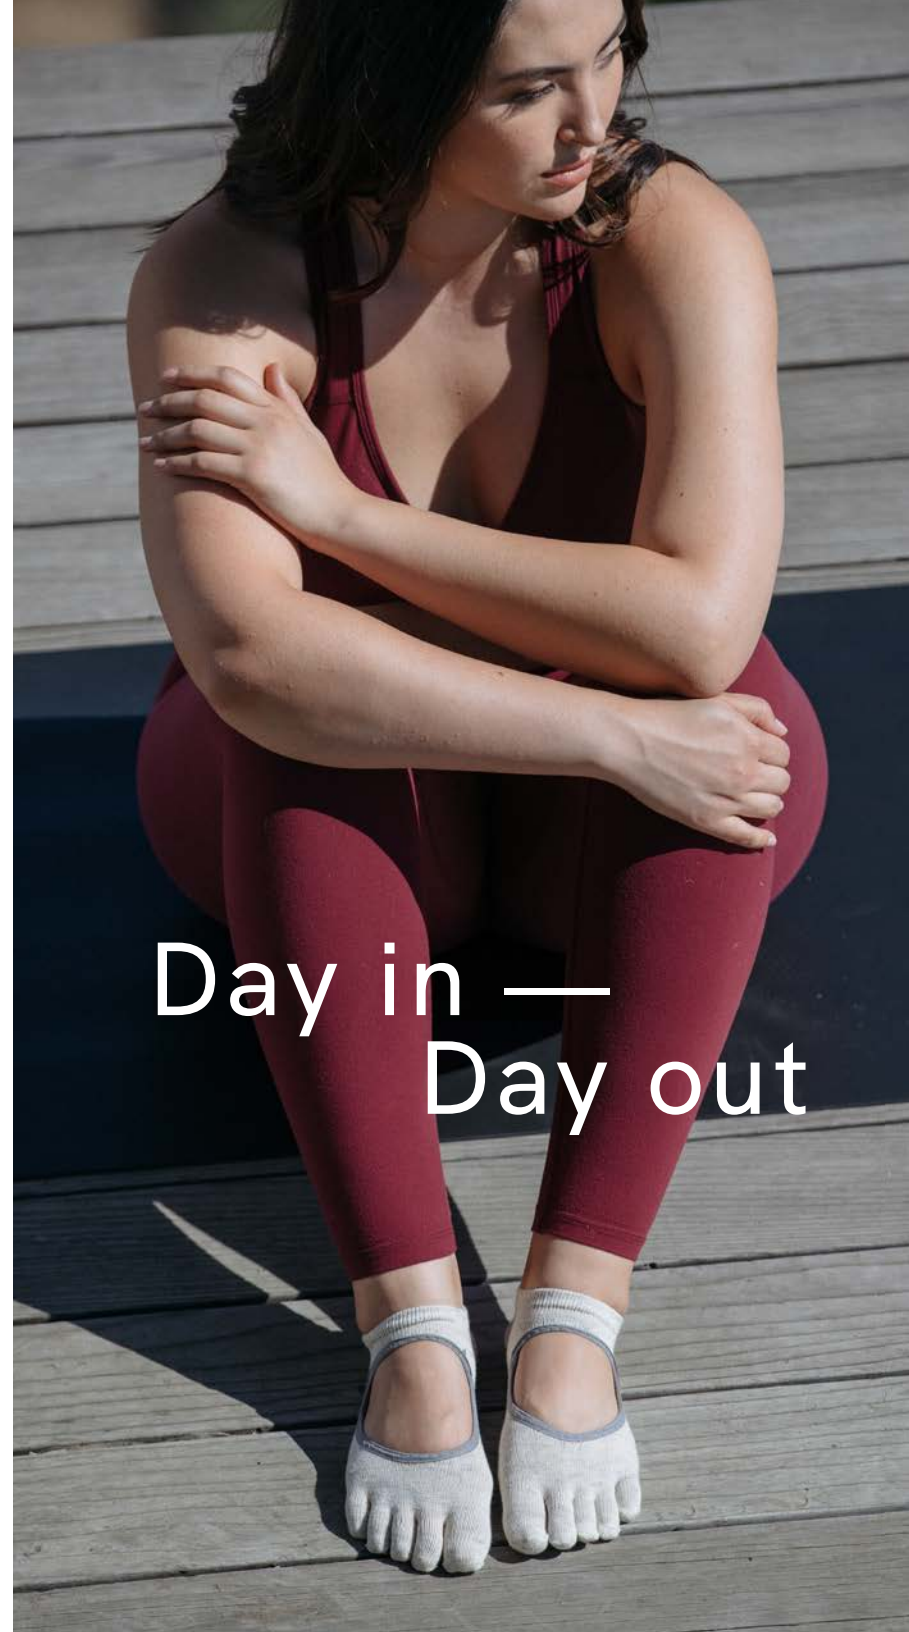

HERE'S WHY 5

1 — ANCHORS TO YOUR FOOT

That means no bunching, no twisting, and no slipping so you can get down to doing what you love...only better.

2 — MIMICS NATURE

And the movement of your feet, toes and all. We believe in embracing the natural balance you get from spreading your toes.

3 — CREATES HYGIENIC BARRIER

While still allowing your toes to feel free and uninhibited. Leave those germs where they belong.

4 — AMPLIFIES YOUR WORKOUT

By activating your foot muscles, and allowing you to push your body to its edge.

5 — ELIMINATES FRICTION

And chafing, and blisters, and moisture between your toes, while promoting circulation.

Day in —
Day out

STOCK UP ON BASICS ALL YEAR ROUND

The ToeSox Core Grip Collection never lets you down. With superior grip, 5-toe performance that mimics nature, and materials that keep both your feet and the planet in mind, these are the core of your studio collection.